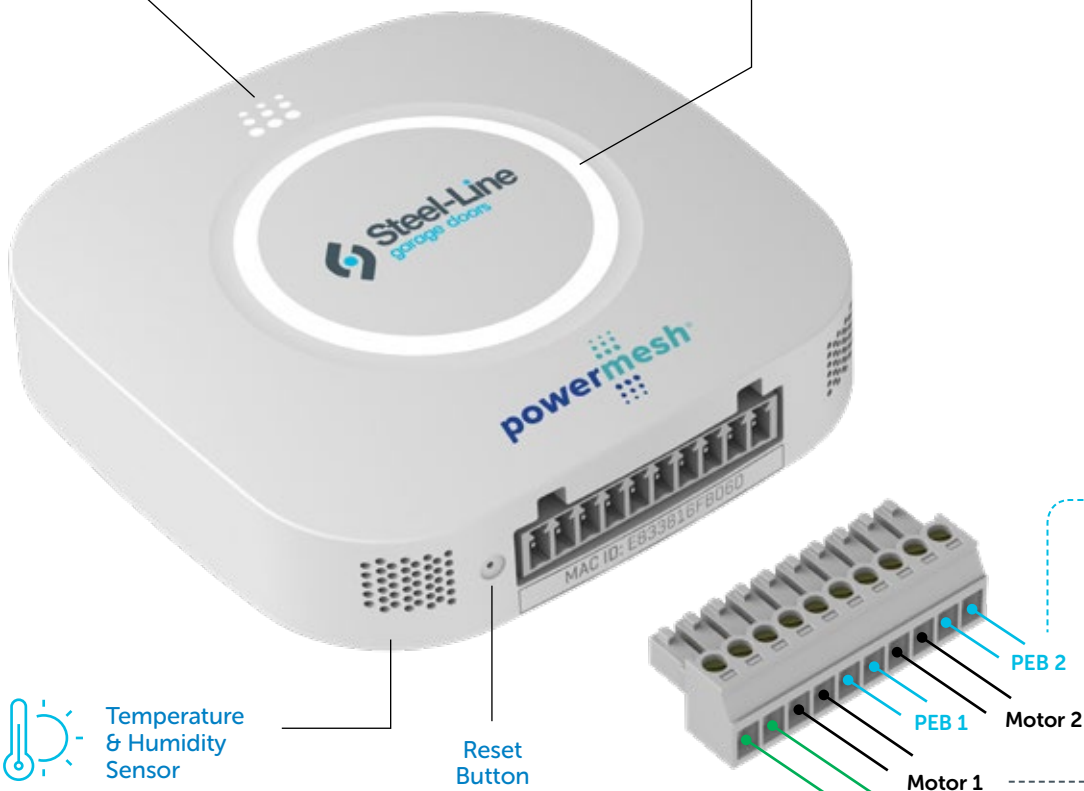

USING THE Powermesh Garage Door Controller

Powermesh Indicator

The colour LED indicates the status of the controller.

Door Position Light Ring

Temperature & Humidity Sensor

Reset Button

Power Input

Connect the supplied 24V DC Plug Pack, or wire into the garage door motor.

Quick Connector

Installation is easier with the simple wiring plug.