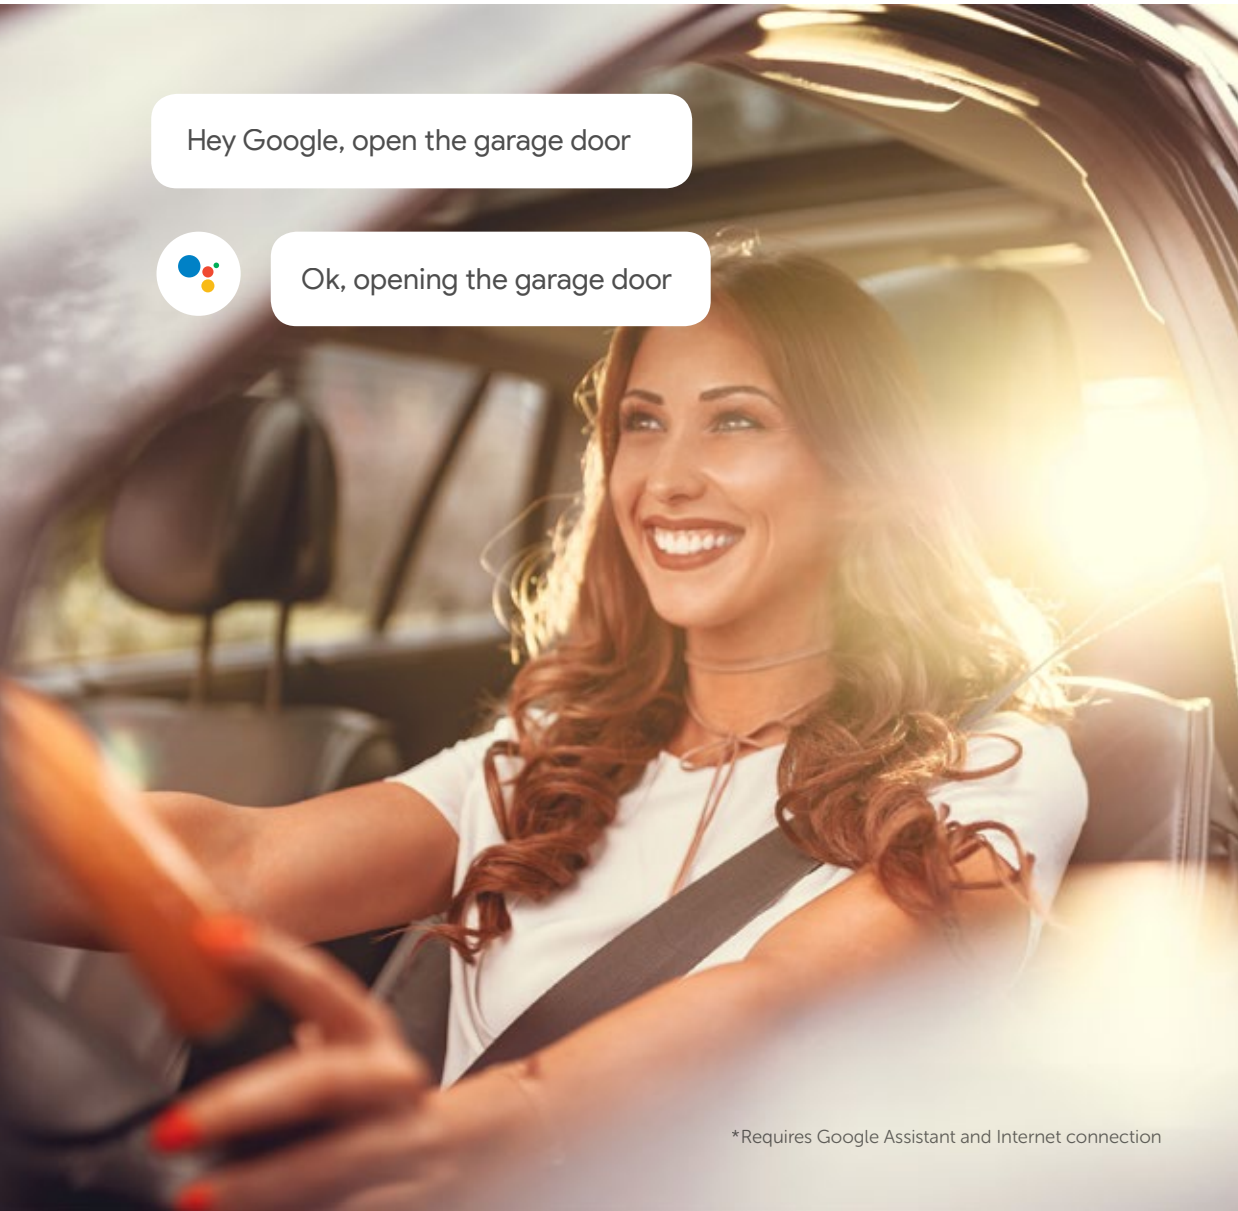

Zimi puts powerful features in the palm of your hand

Schedules

Turn your devices on or off any day or time. Automate for convenience, security and energy savings.

Timers

Auto off timers allow you to set a time to turn it off later, makes simple things unforgettable.

Control

See all the control features of your devices in any room and the whole home.

Lifestyle

Pre-made features activated with a single press to make everyday easier.

Remote Access

Access all your devices anywhere and anytime on your smart device.

Energy Use

Instantly see the real cost in dollars and cents of each and every device.

Download the free Zimi app on your smart phone or tablet.

Hands-free control
of your garage door
by simply speaking.

 works with the
Google Assistant

Hey Google, open the garage door

Ok, opening the garage door

Voice control from
your smart device.

No need to get up,
just use your voice.

*Requires Google Assistant and Internet connection

Choose who and when access is allowed to your garage door.