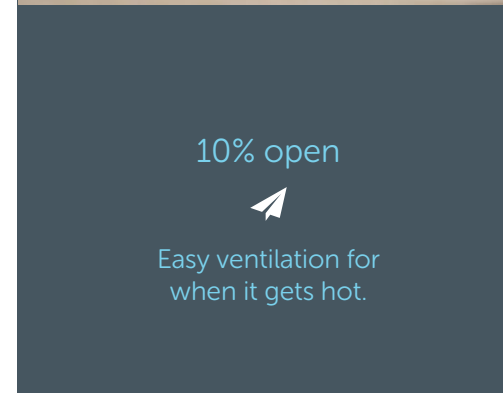

Let your pets come and go as you like.

10% open

Easy ventilation for when it gets hot.

Flight Path Technology

The door sensor that's spatially aware of your door's position all the time.

100
90
80
70
60
50
40
30
20
10
0