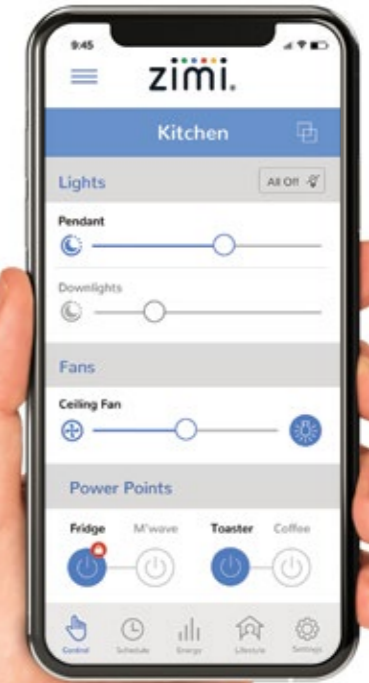

Multi speed fan controller and light switch with touch control. Speed Sense technology adjusts fan speed with temperature.

1, 2, 3 & 4 Button Multi Purpose Switches

Suitable for controlling more than lighting with all of the features.

Zimi puts powerful features in the palm of your hand

Schedules

Turn your devices on or off any day or time. Automate for convenience, security and energy savings.

Timers

Auto off timers allow you to set a time to turn it off later, makes simple things unforgettable.

Control

See all the control features of your devices in any room and the whole home.

Lifestyle

Pre-made features activated with a single press to make everyday easier.

Remote Access

Access all your devices anywhere and anytime on your smart device.

Energy Use

Instantly see the real cost in dollars and cents of each and every device.

Download the free Zimi app on your smart phone or tablet.

Hands-free control
of your garage door
by simply speaking.

 works with the
Google Assistant