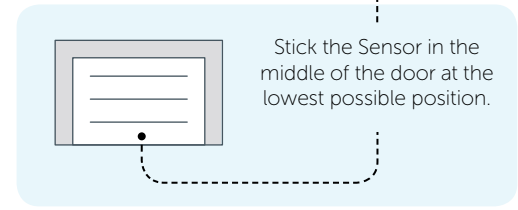

Dimensions

Specifications

STL-PMGCC01

Powermesh Garage Controller with Sensor

- **Communication:** Bluetooth®
- **Power:** 24VDC <500mA
- **Outputs:** 2 x dry connect relays for motor bell press connection.
- **Inputs:** 2 x Photo Eye Beams (PEB)
  Refer to the compatibility list.

STL-PMDS01

Door Sensor

- **Communication:** Bluetooth®
- **IP rating:** IP66
- **Battery:** CR2450

STL-PMZCC

Zimi Cloud Connect

Provides remote access and voice control with the Google Assistant. 2.4Ghz Wi-Fi connection with Internet access is required.