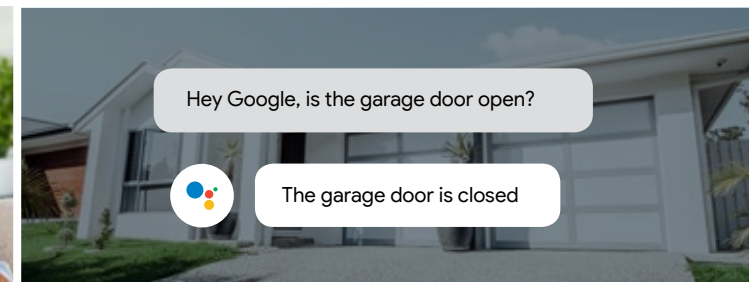

Learn more about the Zimi ecosystem.
www.zimi.life

Features that make it so simple to use, monitor and share.

Any Garage Door

Controls 1 or 2 garage doors in any home.

Voice Control

Hands-free control by simply speaking.

Anywhere Access

Extend your reach to anywhere in the world.

Existing Motors

Works with your existing system.

Flight Path Technology

Open your door to different heights.

Temp & Humidity

Monitor the climate inside your garage.

Know when family arrive or leave.

simply safer

Share access with friends and guests.

Never forget to close the door.

Do more with your door

Flight Path Technology

The intelligent sensor that takes your door to new heights.