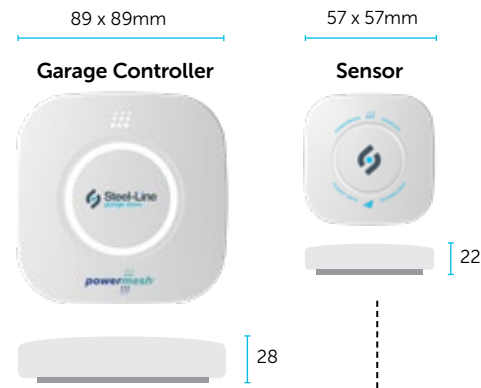

Simply use the 'Behaviour Link' feature in Zimi and choose how long the lights should stay on.

USING THE Powermesh Garage Door Controller

Powermesh Indicator

The colour LED indicates the status of the controller.

Door Position Light Ring

Temperature & Humidity Sensor

Reset Button

Power Input

Connect the supplied 24V DC Plug Pack, or wire into the garage door motor.

Quick Connector

Installation is easier with the simple wiring plug.

Dimensions

Specifications

STL-PMGCC01

Powermesh Garage Controller with Sensor

- Communication:** Bluetooth®
- Power:** 24VDC <500mA
- Outputs:** 2 x dry connect relays for motor bell press connection.
- Inputs:** 2 x Photo Eye Beams (PEB)
Refer to the compatibility list.

STL-PMDS01

Door Sensor

- Communication:** Bluetooth®
- IP rating:** IP66
- Battery:** CR2450

STL-PMZCC

Zimi Cloud Connect

Provides remote access and voice control with the Google Assistant. 2.4Ghz Wi-Fi connection with Internet access is required.