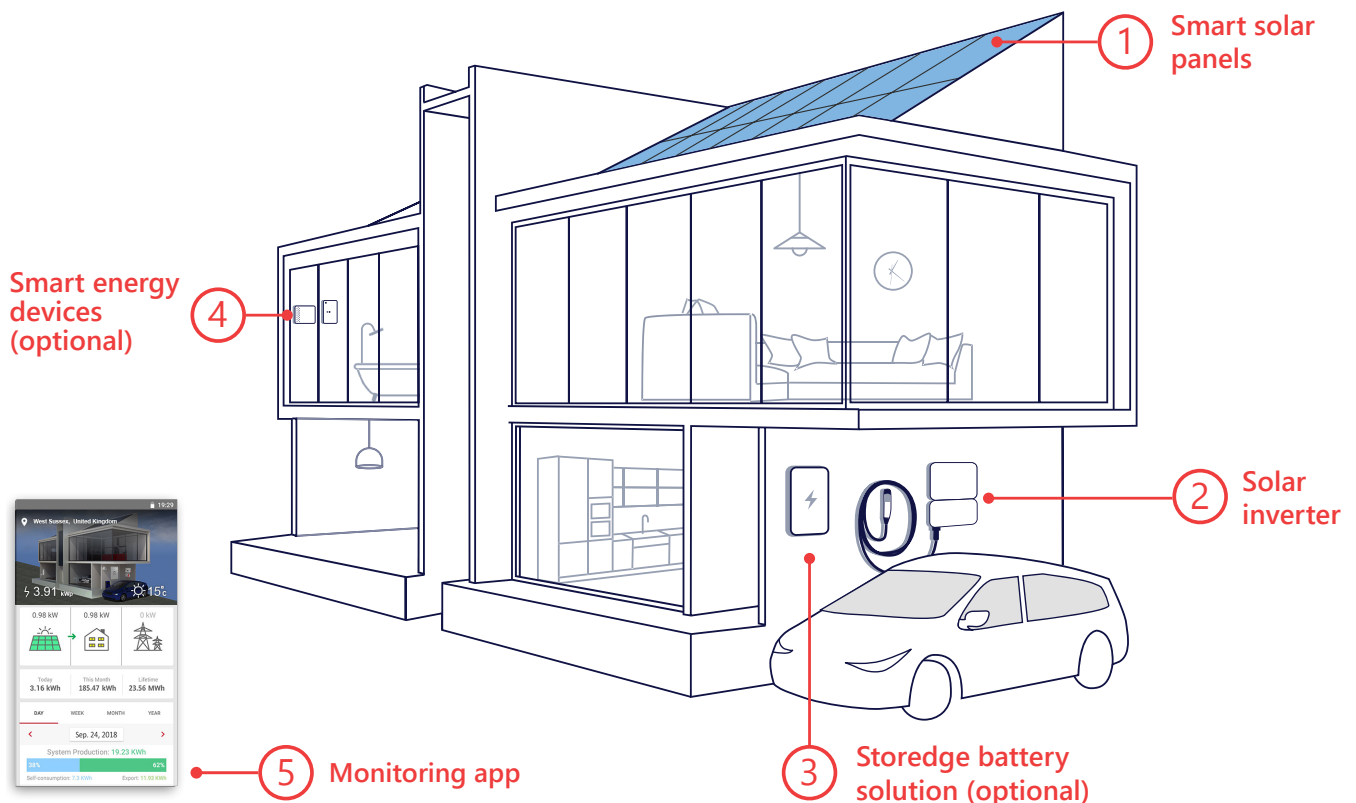

/ The Complete Smart Energy Solution

SolarEdge's residential solution offers a variety of capabilities beyond just solar production. You can choose to integrate your system with optional battery storage, home automation, or EV charging features, and maximise your solar usage and savings even more.

Whatever your energy needs are, SolarEdge has a smart solution for you.

① Smart solar panels

- Premium SolarEdge smart panels, each integrated with a power optimiser for higher energy production
- Elegant panel design with a black frame
- Excellent reliability, with superior quality control guaranteed by SolarEdge

Power optimiser

- Assembled on each SolarEdge smart panel on your roof, for increased panel output, enhanced system safety, and real-time panel information
- Can also be installed on third-party panels, converting them into smart panels

② Solar inverter

- The brains of the solar system
- Manages solar production with optional capabilities such as battery storage, home automation, or fast EV charging

③ StorEdge® battery solution (optional)

- Store unused solar energy in a battery for times when solar energy is not available
- Use backup power during grid outages
- **Compatible with**
  - LG Chem RESU 7H/10H batteries

④ Smart energy devices (optional)

- Utilise excess solar energy to power heat pumps, to heat water, or to power lights and other home appliances
- Automatic, on-the-go control of your devices via SolarEdge's mobile monitoring app

⑤ Monitoring app

- Free real-time monitoring of every panel in your system
- Monitors full solution performance, including solar production and consumption
- Automatic alerts
- Access from your mobile device, anytime, anywhere